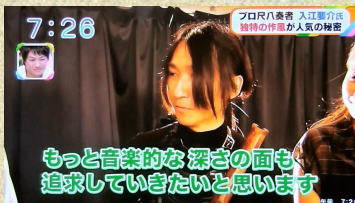

Career

- *Performance in the City University of New York and Washington DC USA
- *Performance at Oxford University UK organized by Oxford University Oriental Studies Department
- *Performance at Residence of the President in Tahiti
- *Performance for G20 Summit Holding commemoration concert
- *Performance in Rome Italy, Official Organize and cooperation by Vatican government, Holy See
- *Performance with 50 persons Orchestra in the Belarus
- *Performance in the Dubai UAE, attended by Ministry of Education of Dubai Emirate
- *Performance at the Ambassador's residence in Sweden organized by Embassy of Japan in Sweden
- *Performance in St. Petersburg Russia, attended by Consul General
- *Invited and Performed in Paris, Australia, Germany, Belgium, Spain, Finland, NZ, and more than 30 countries etc.