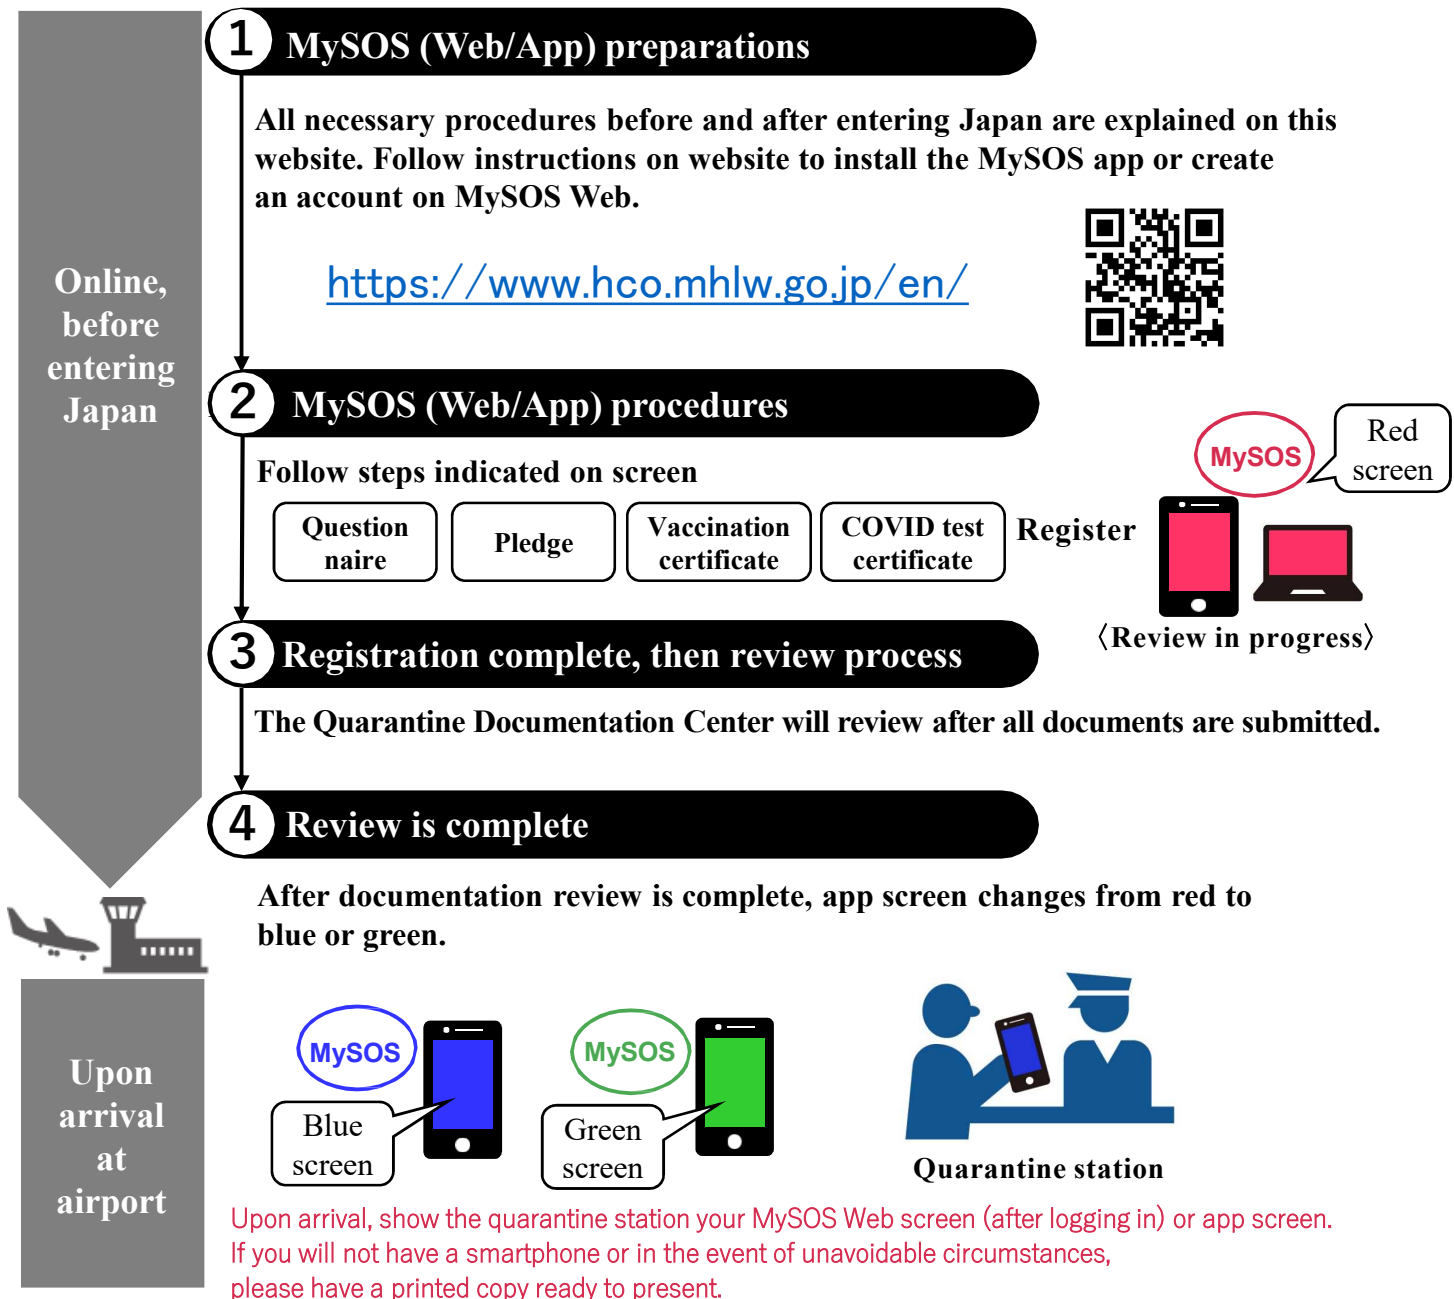

# To Anyone Entering/Returning to Japan

Fast Track is a way to handle some quarantine procedures by Internet or smartphone app before you enter Japan.

## Please use Fast Track

Using Fast Track will help speed quarantine procedures and reduce waiting times at the airport. We encourage travelers to use it.

### Fast Track Procedures

\* The registration review process can take some time. Please check the website for details.

Fast Track website

[www.hco.mhlw.go.jp/fasttrack/](https://www.hco.mhlw.go.jp/fasttrack/)